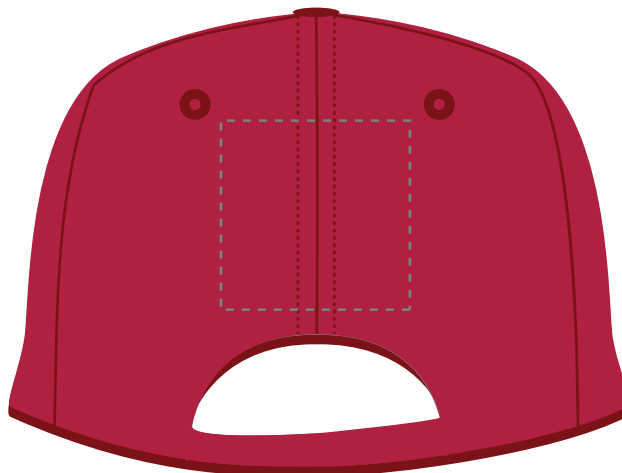

Your Ref:	Quantity:	Product Code: CF2002
Our Ref:	Version: 1	Product Colour: RUST

PRINTING CONCERNS: PRINT MAY DISCOLOUR

PRODUCT INFO: DUE TO THE NATURE OF THE PRODUCT THE PRINT POSITION MAY VARY BY 10 - 20 MM

PANTONE REFERENCE(S)

The dashed line is to demonstrate print area and will not appear on your printed item

 Full colour printing

ARTWORK SCALE 50%

ARTWORK SCALE 100%
Max print area 50mm x 50mm
Actual logo size: